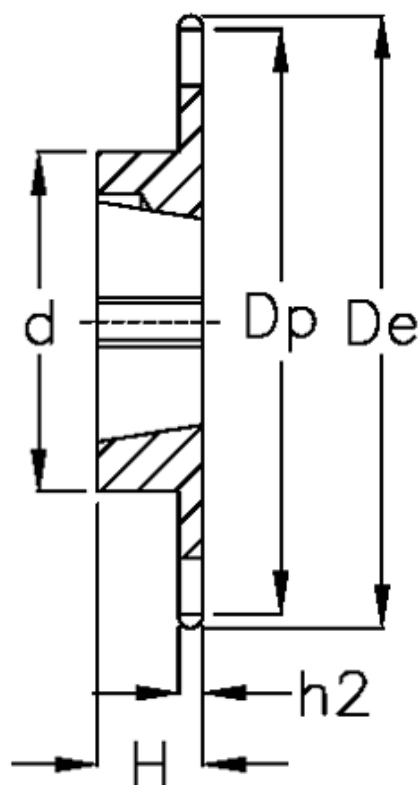

# Data Sheet

Article number: 616031005020

Description: Taperbored sprocket 08 B-1 Z=20 simplex  
for bushing 1610

## Measures

C = 1.3

d = 71

De = 85.8

Dp = 81.19

For bush = 1610

For chain size = 1/2" x 5/16"

For chain type = 08 B-1

H = 25

h1 = 7.2

Material = Stål

Number of teeth = 20